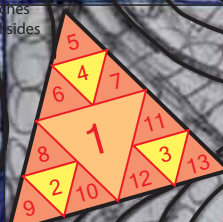

Sing

Laugh

Dance

25 inches wide

91 inches

Note: the final
arrow will be
curved

red lines will
not be painted

8 inches

circle 56
inches across

91 inches

72 inches
on all sides

72 inches
on all sides

91 inches

mighty walk

72 inches on all sides