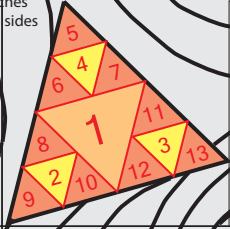

Sing

Laugh

Dance

25 inches wide

91 inches

Note: the final
arrow will be
curved

red lines will
not be painted

8 inches

circle 56
inches across

91 inches

72 inches
on all sides

72 inches
on all sides

91 inches

mighty walk

72 inches on all sides