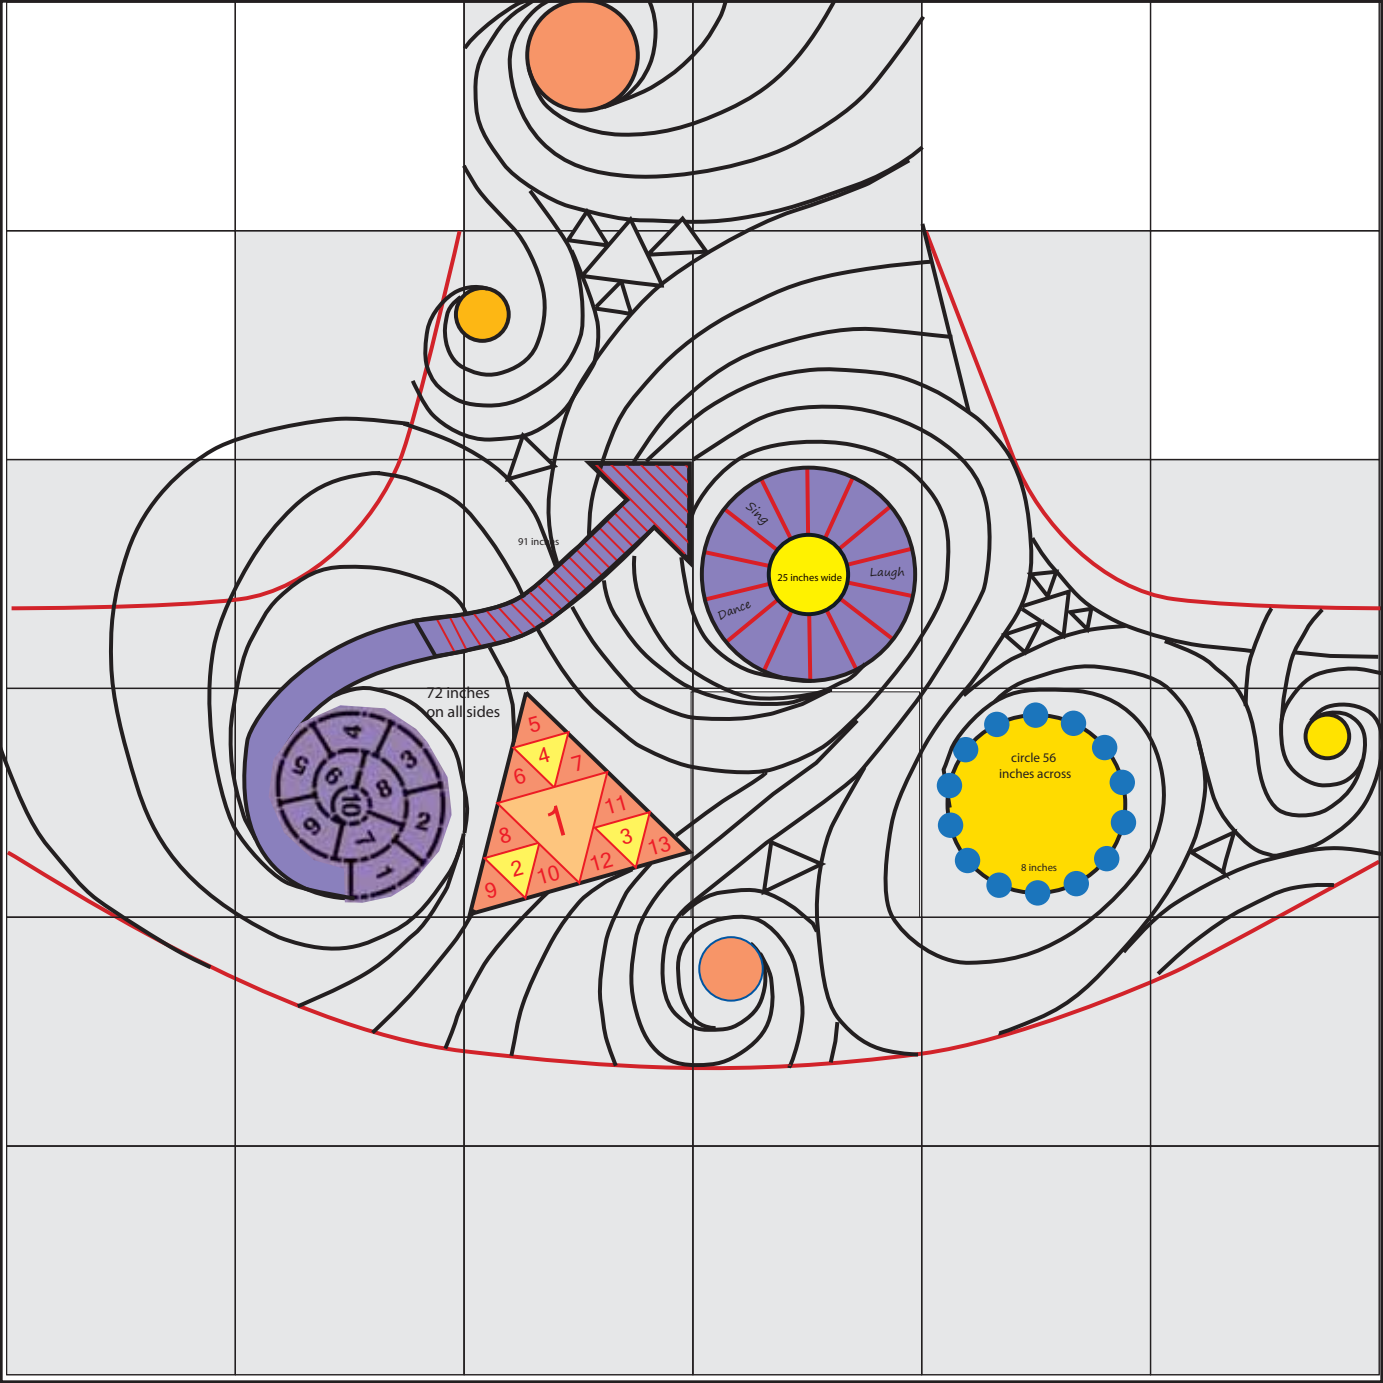

Sing

Laugh

Dance

25 inches wide

91 inches

Note: the final
arrow will be
curved

red lines will
not be painted

8 inches

circle 56
inches across

91 inches

72 inches
on all sides

72 inches
on all sides

91 inches

mighty walk

72 inches on all sides