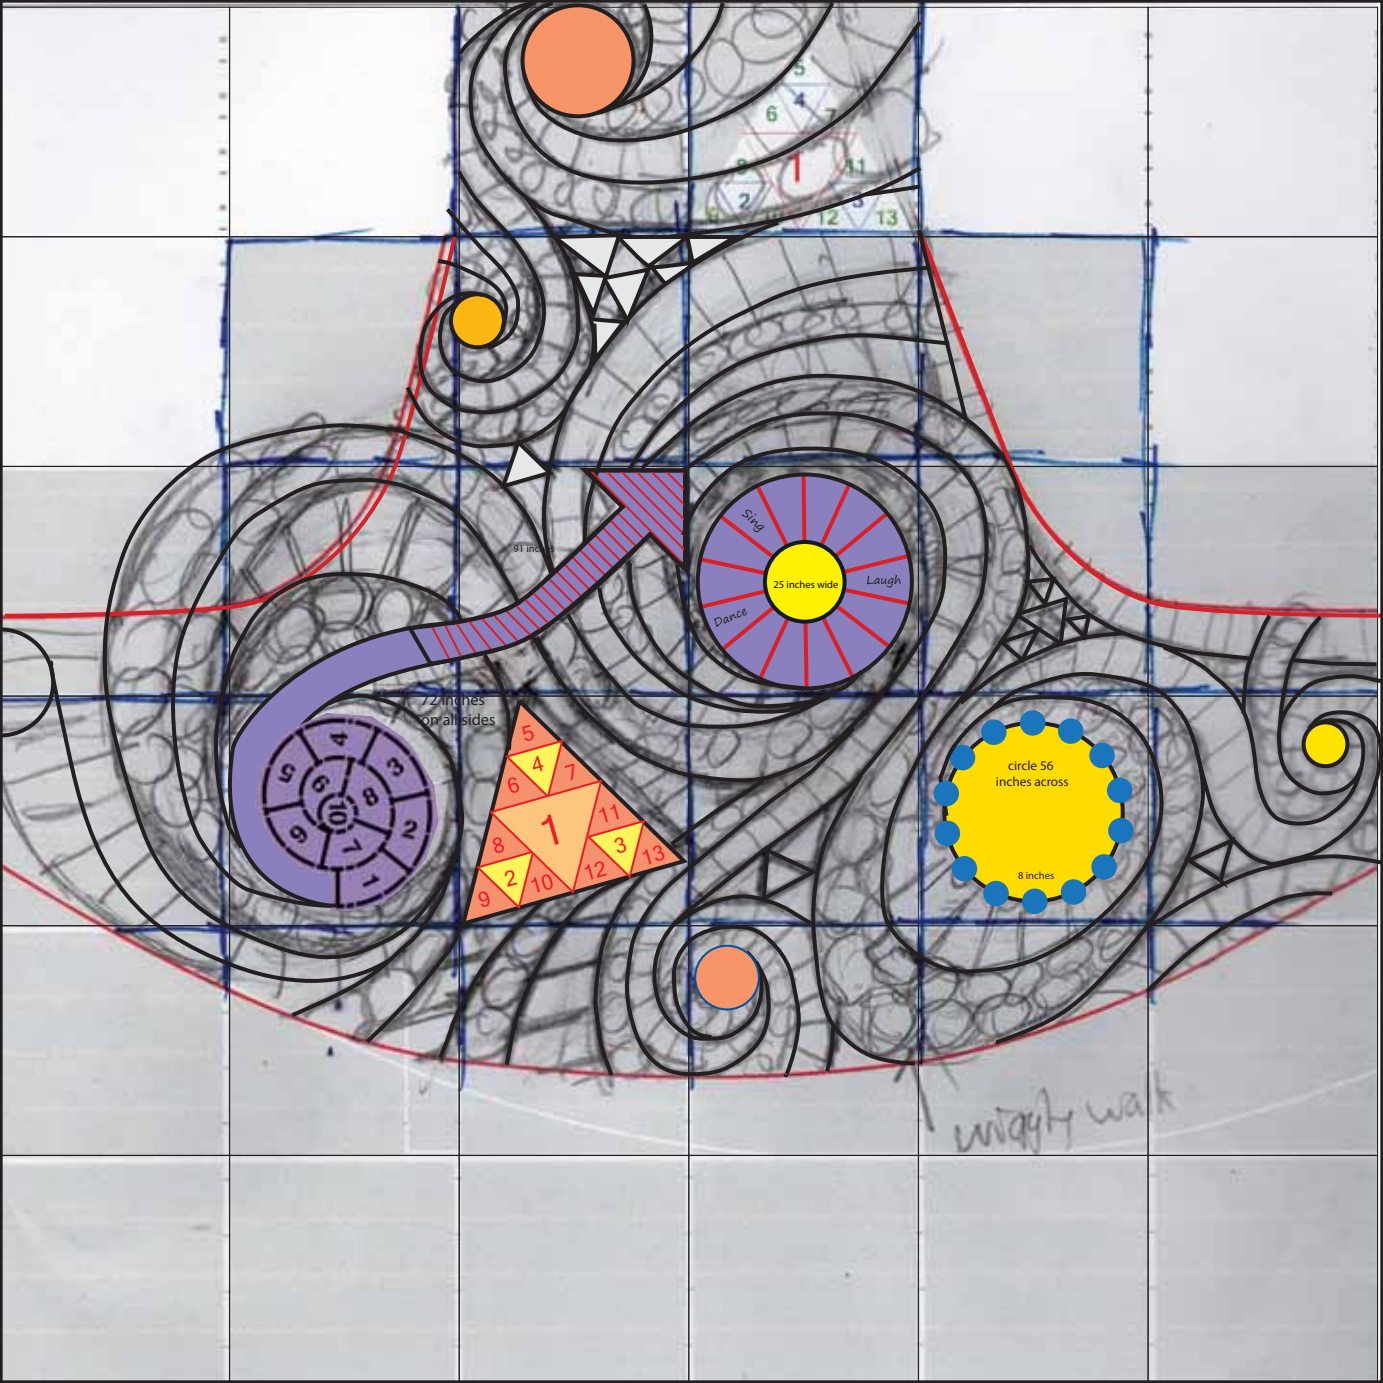

Sing

Laugh

Dance

25 inches wide

91 inches

Note: the final
arrow will be
curved

red lines will
not be painted

8 inches

circle 56
inches across

91 inches

72 inches
on all sides

72 inches
on all sides

91 inches

mighty walk

72 inches on all sides